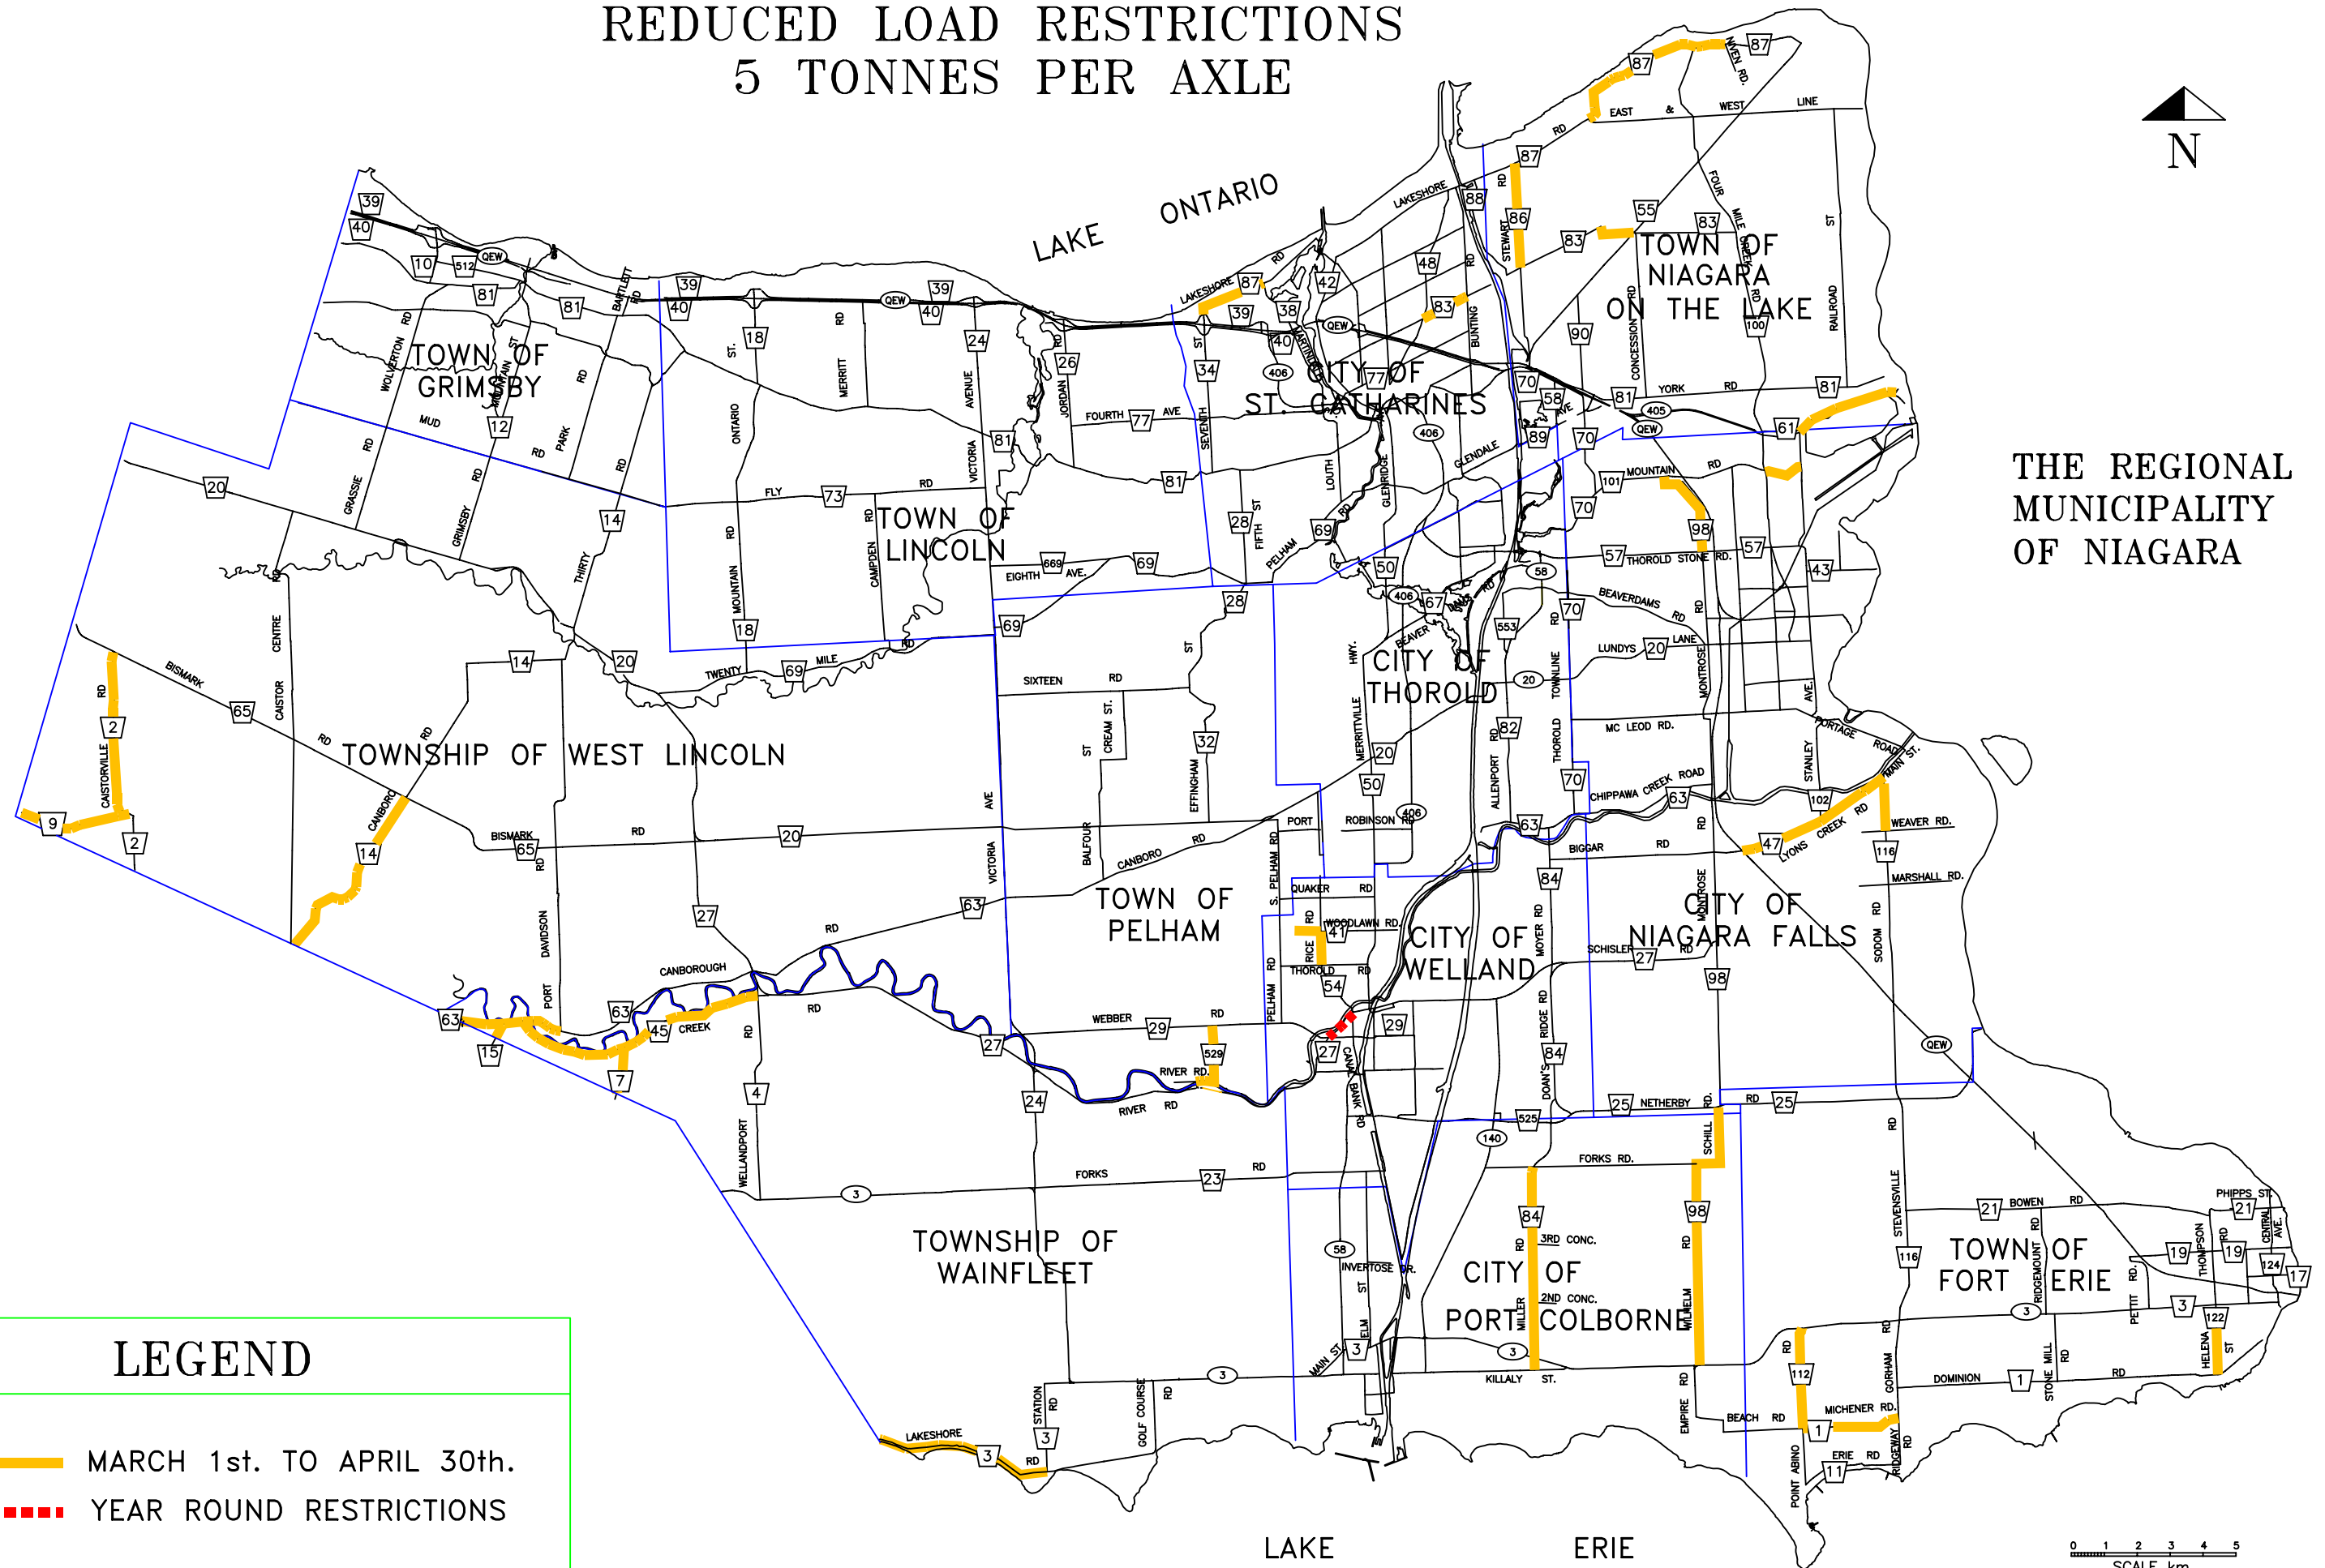

REDUCED LOAD RESTRICTIONS 5 TONNES PER AXLE

THE REGIONAL
MUNICIPALITY
OF NIAGARA

LEGEND

- MARCH 1st. TO APRIL 30th.
- YEAR ROUND RESTRICTIONS