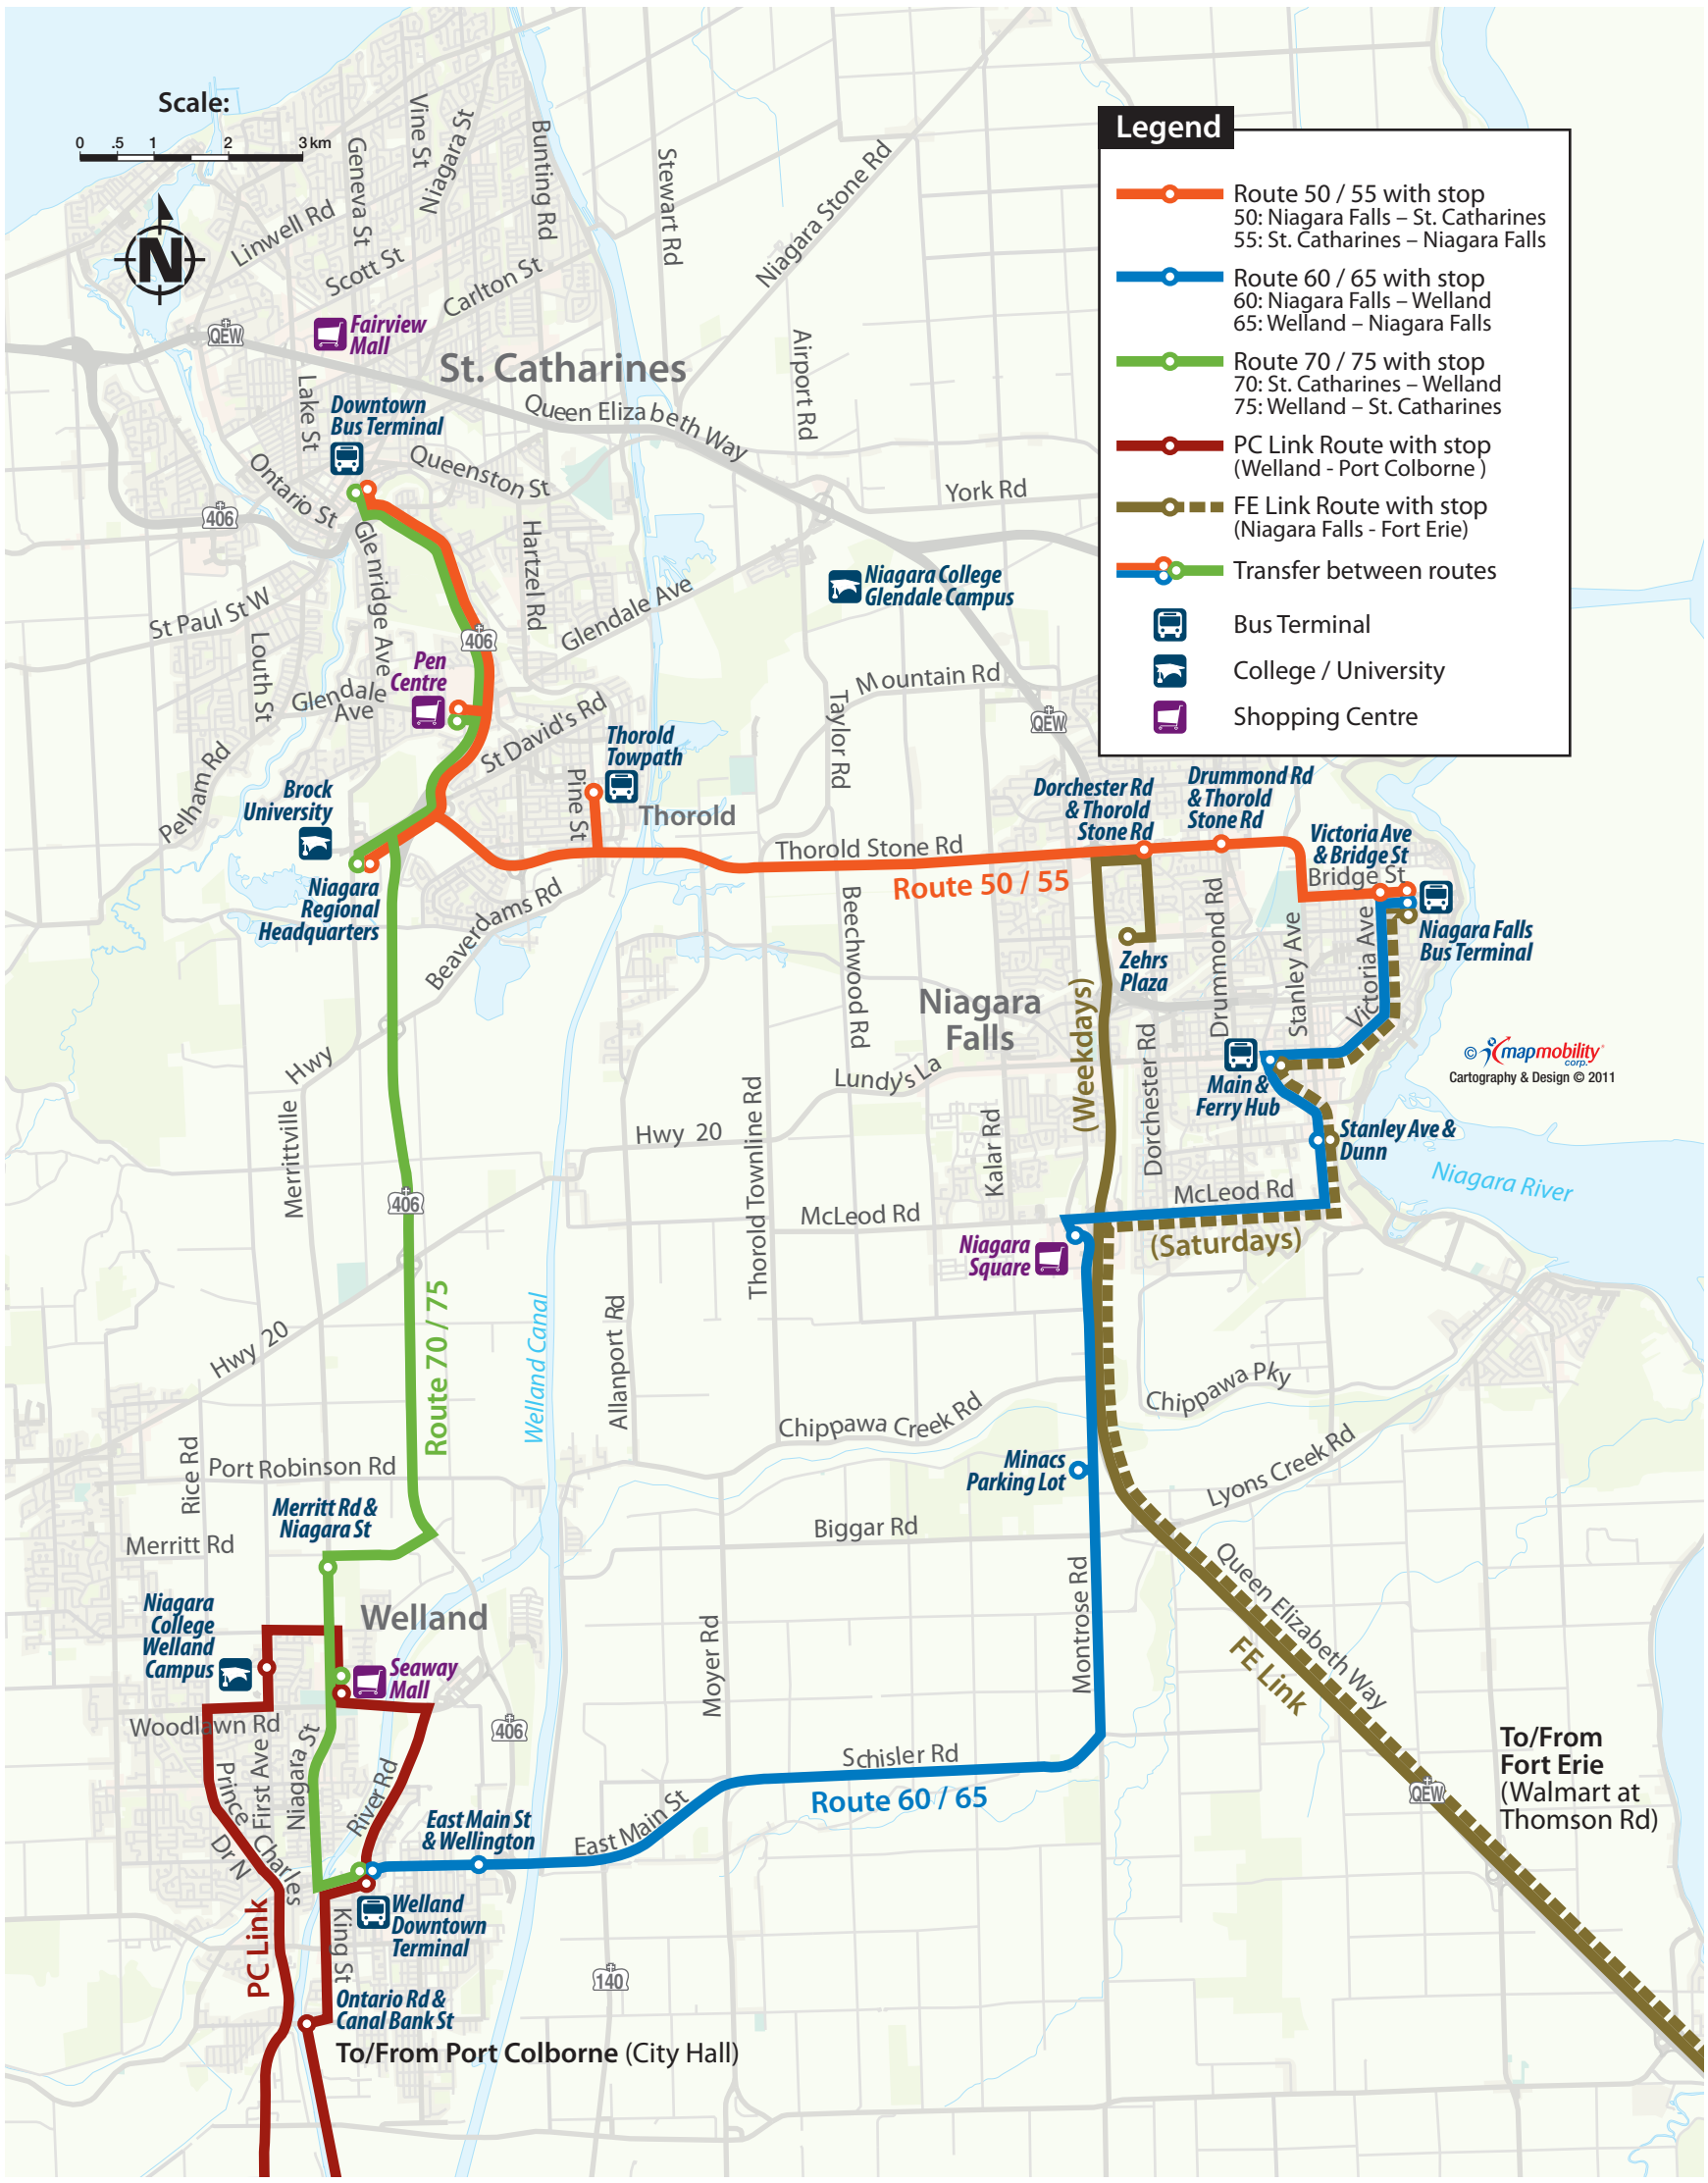

Scale:

Legend

-  Route 50 / 55 with stop
50: Niagara Falls – St. Catharines
55: St. Catharines – Niagara Falls
-  Route 60 / 65 with stop
60: Niagara Falls – Welland
65: Welland – Niagara Falls
-  Route 70 / 75 with stop
70: St. Catharines – Welland
75: Welland – St. Catharines
-  PC Link Route with stop
(Welland - Port Colborne)
-  FE Link Route with stop
(Niagara Falls - Fort Erie)
-  Transfer between routes
-  Bus Terminal
-  College / University
-  Shopping Centre

© mapmobility corp.
Cartography & Design © 2011

To/From Fort Erie (Walmart at Thomson Rd)