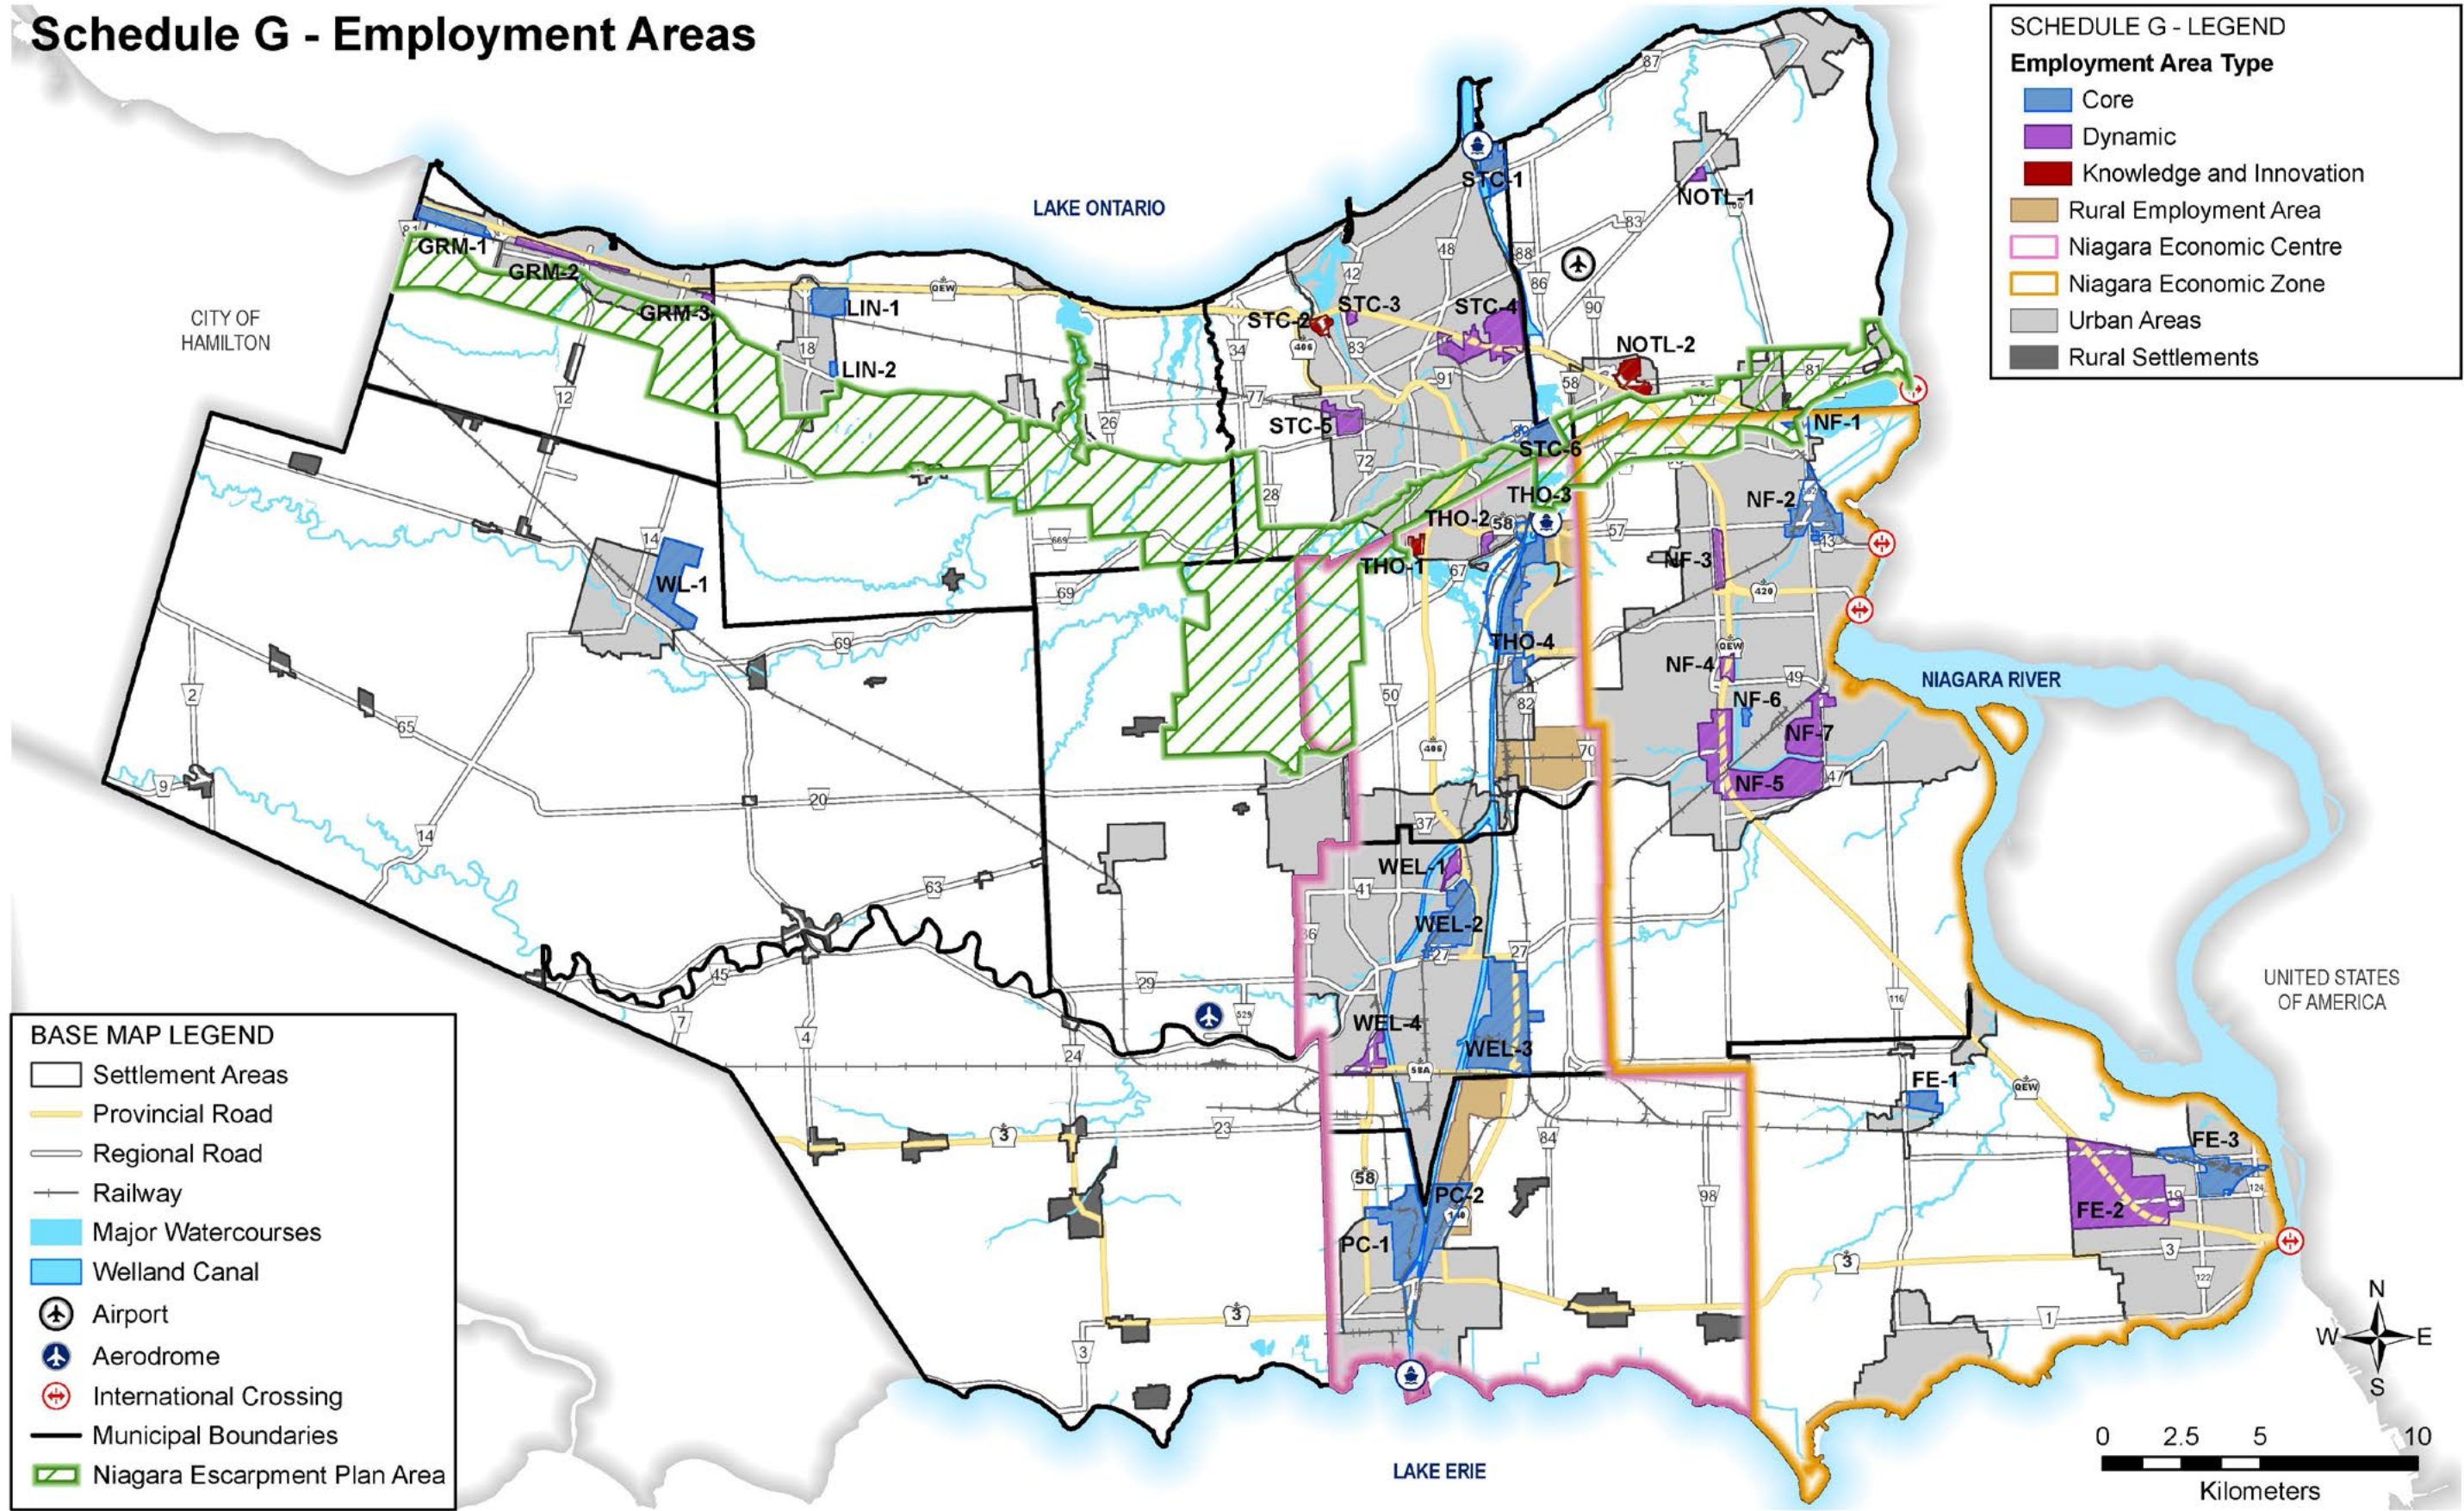

Schedule G - Employment Areas

© 2022 Niagara Region and its suppliers. Projection is UTM Zone 17N CSRS, NAD83. This map was compiled from various data sources. The Niagara Region makes no representations or warranties whatsoever, either expressed or implied, as to the accuracy, completeness, reliability, currency or otherwise of the information shown on this map.