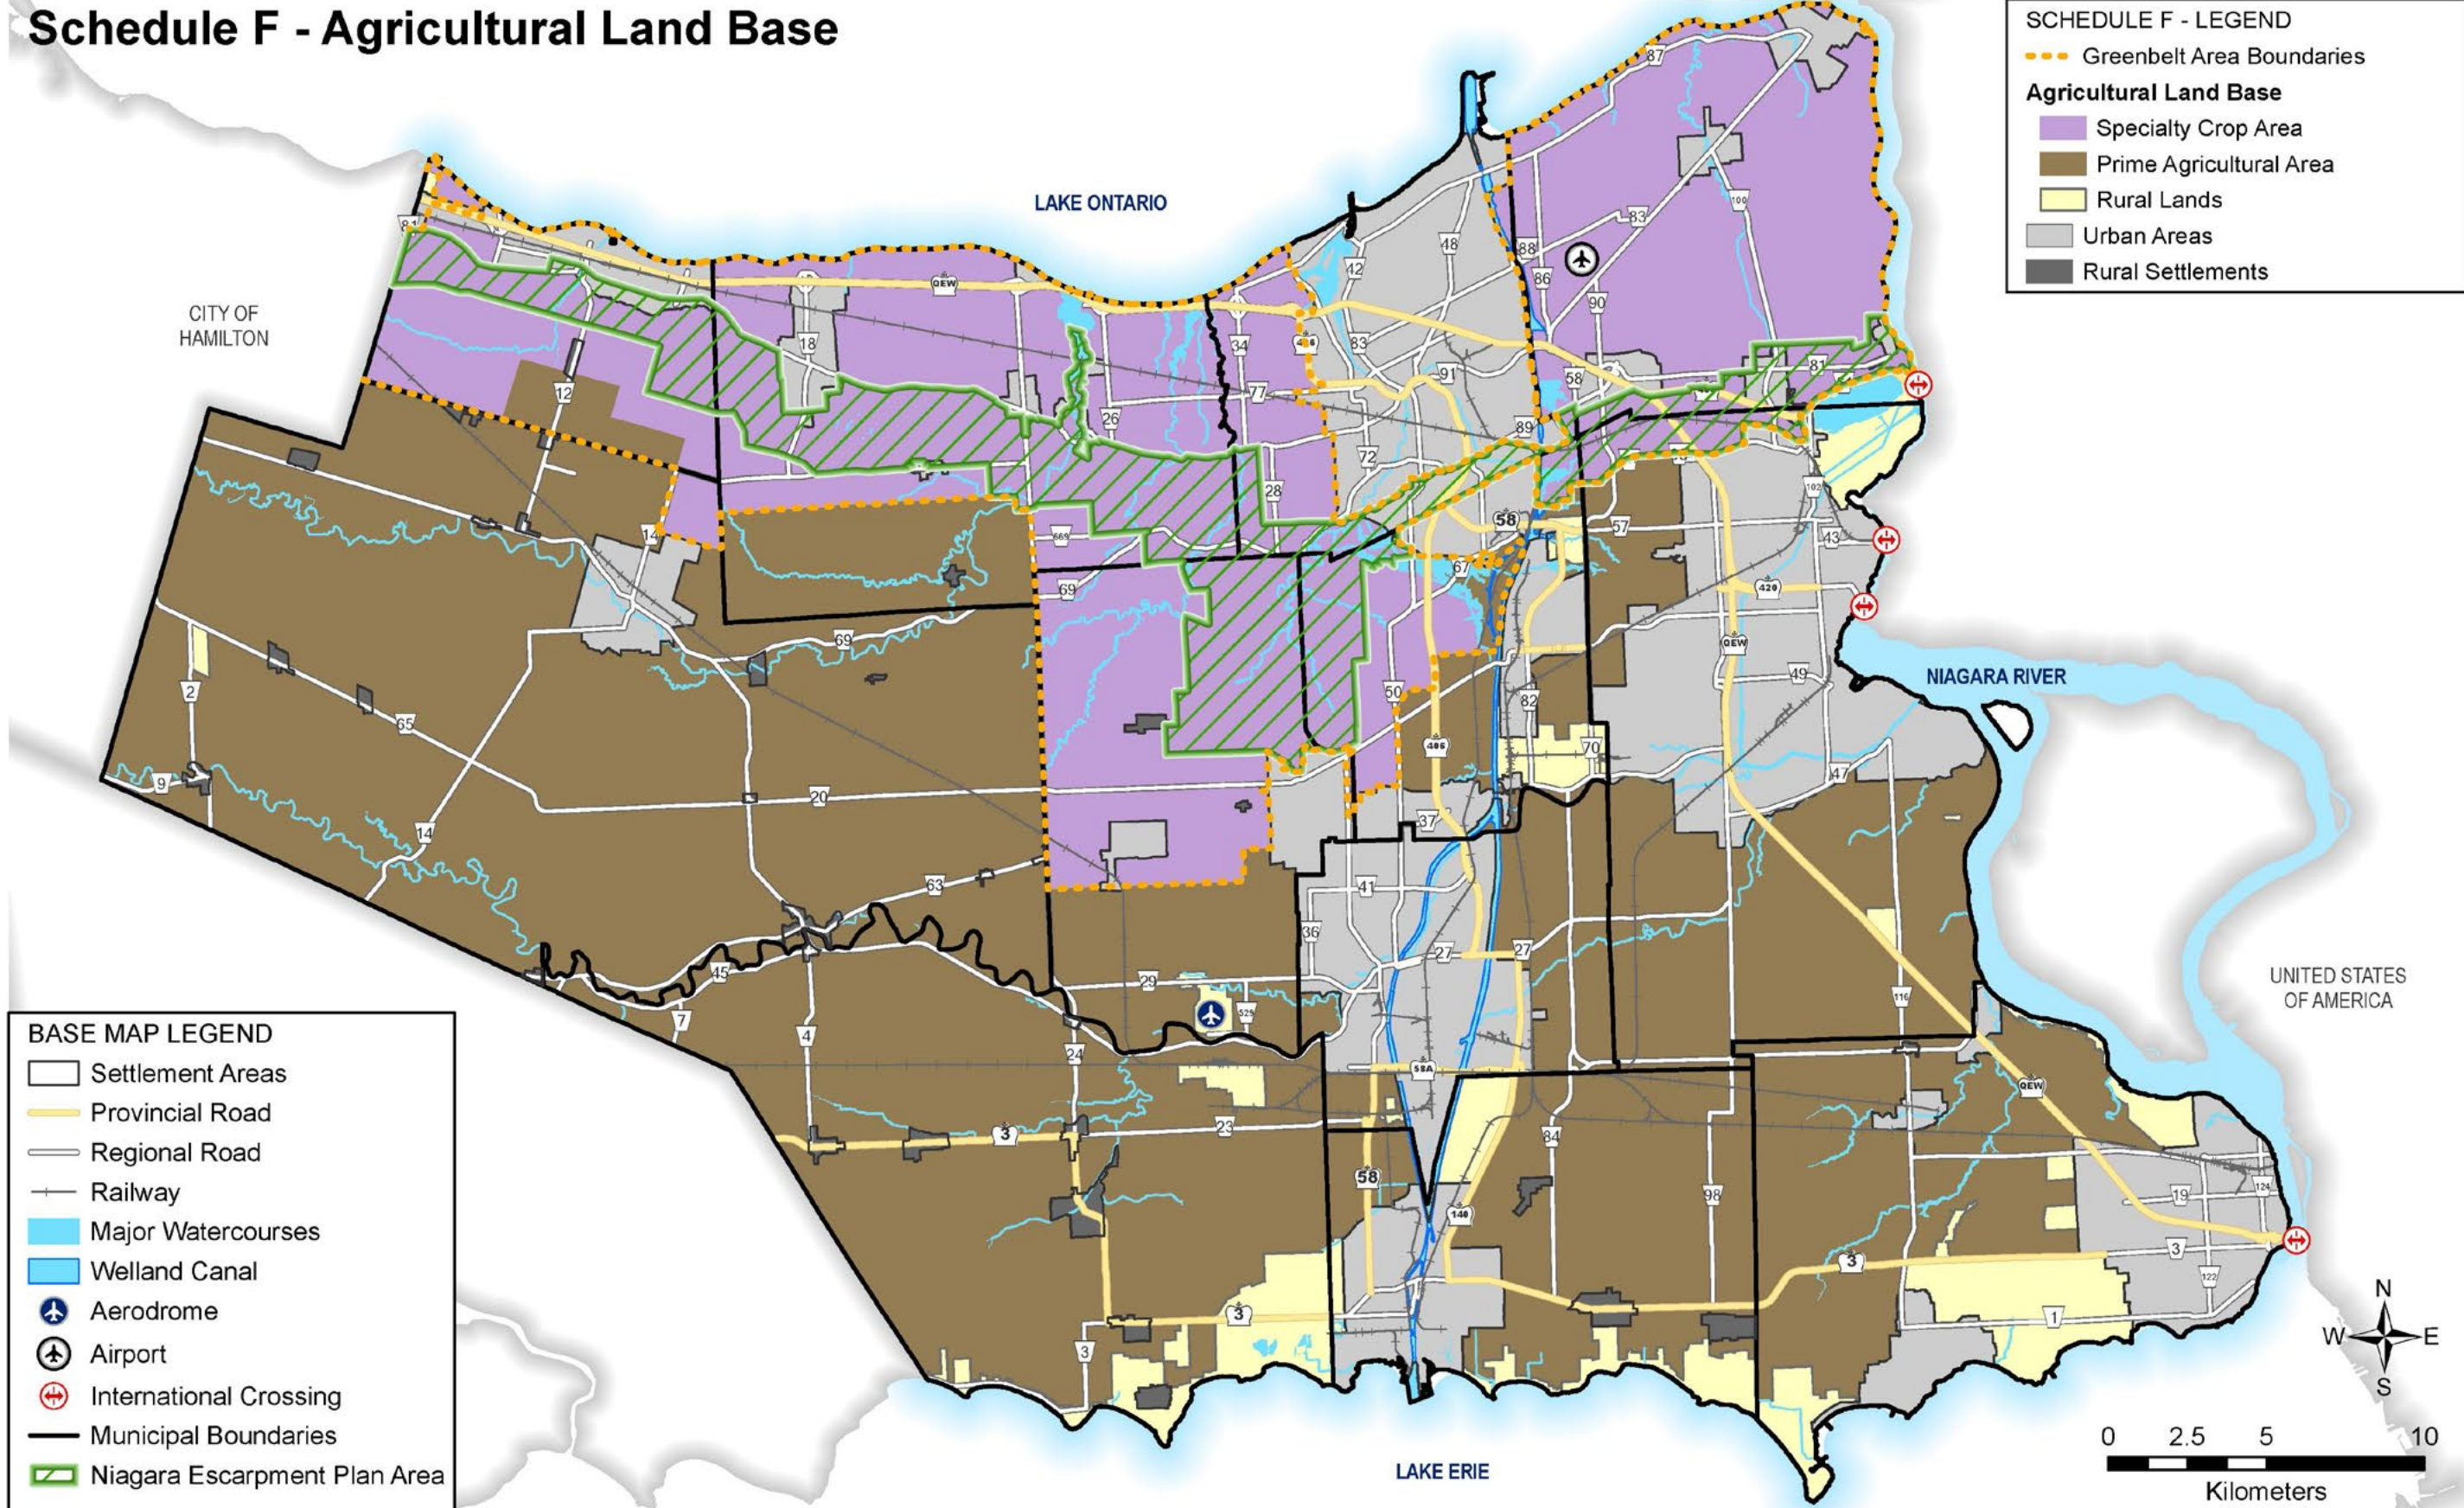

Schedule F - Agricultural Land Base

SCHEDULE F - LEGEND

- Greenbelt Area Boundaries
- Agricultural Land Base**
 - Specialty Crop Area
 - Prime Agricultural Area
 - Rural Lands
 - Urban Areas
 - Rural Settlements

BASE MAP LEGEND

- Settlement Areas
- Provincial Road
- Regional Road
- Railway
- Major Watercourses
- Welland Canal
- Aerodrome
- Airport
- International Crossing
- Municipal Boundaries
- Niagara Escarpment Plan Area

© 2022 Niagara Region and its suppliers. Projection is UTM Zone 17N CSRS, NAD83. This map was compiled from various data sources. The Niagara Region makes no representations or warranties whatsoever, either expressed or implied, as to the accuracy, completeness, reliability, currency or otherwise of the information shown on this map.