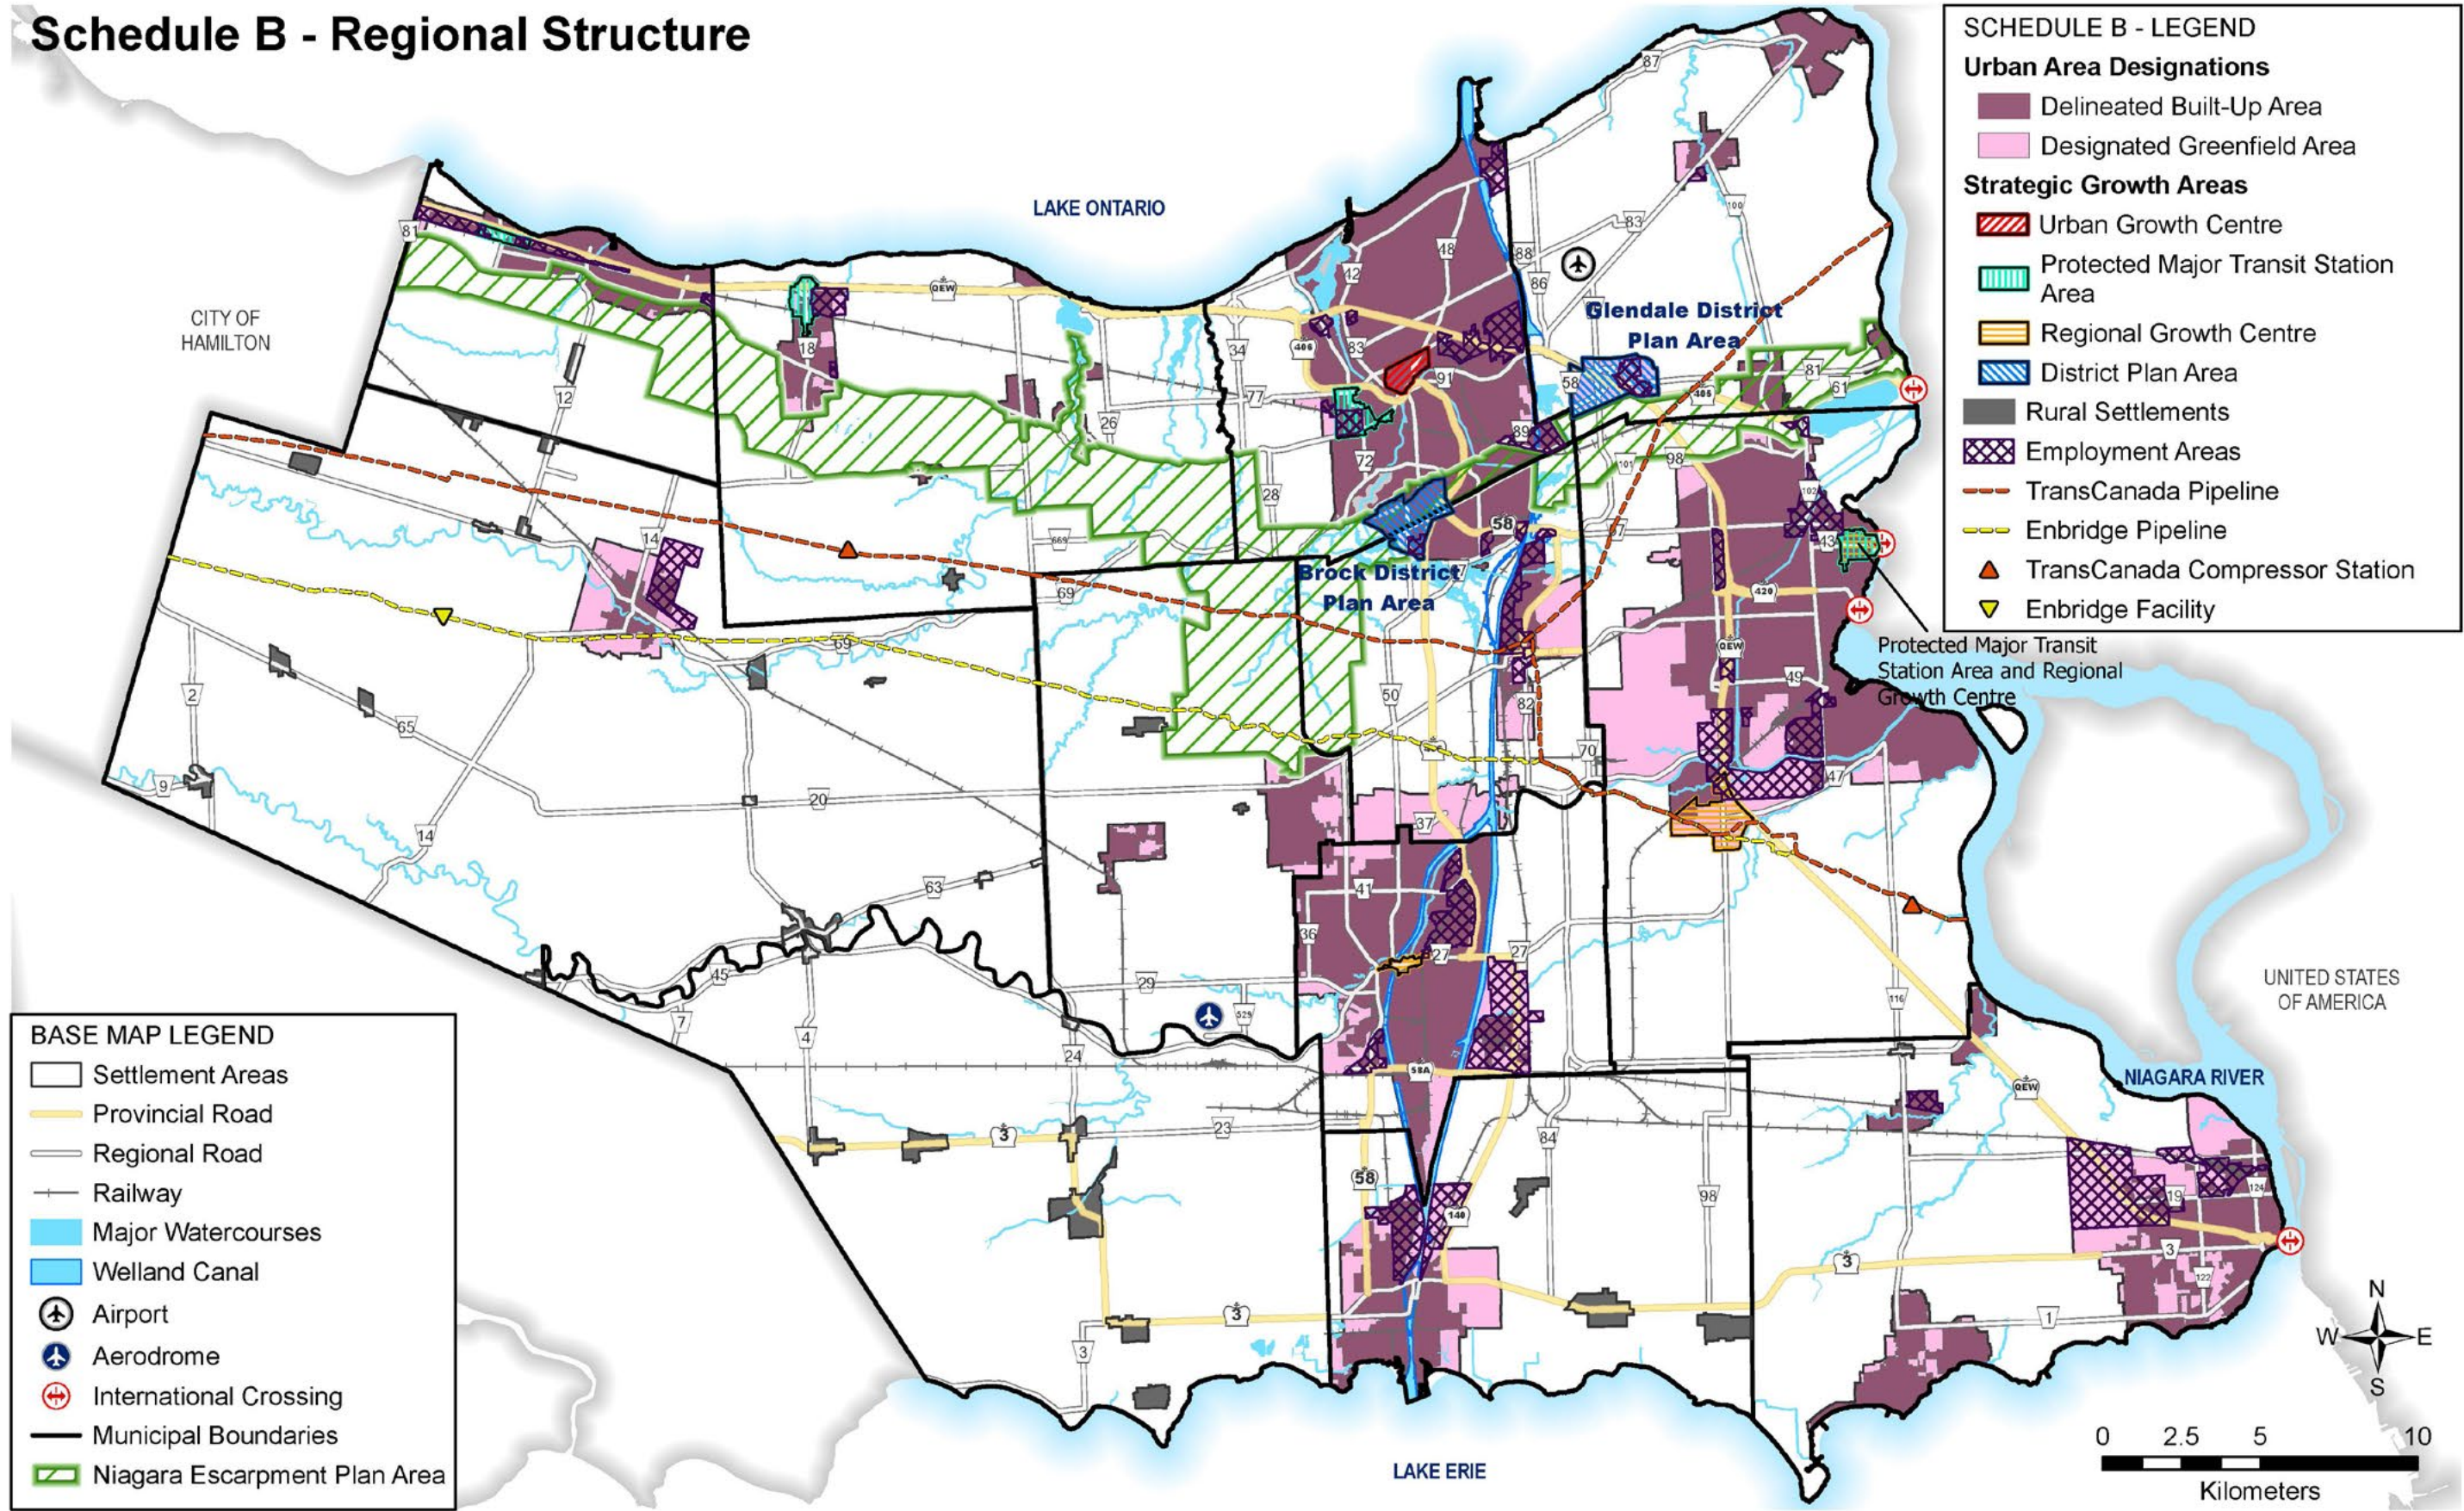

# Schedule B - Regional Structure

© 2022 Niagara Region and its suppliers. Projection is UTM Zone 17N CSRS, NAD83. This map was compiled from various data sources. The Niagara Region makes no representations or warranties whatsoever, either expressed or implied, as to the accuracy, completeness, reliability, currency or otherwise of the information shown on this map.