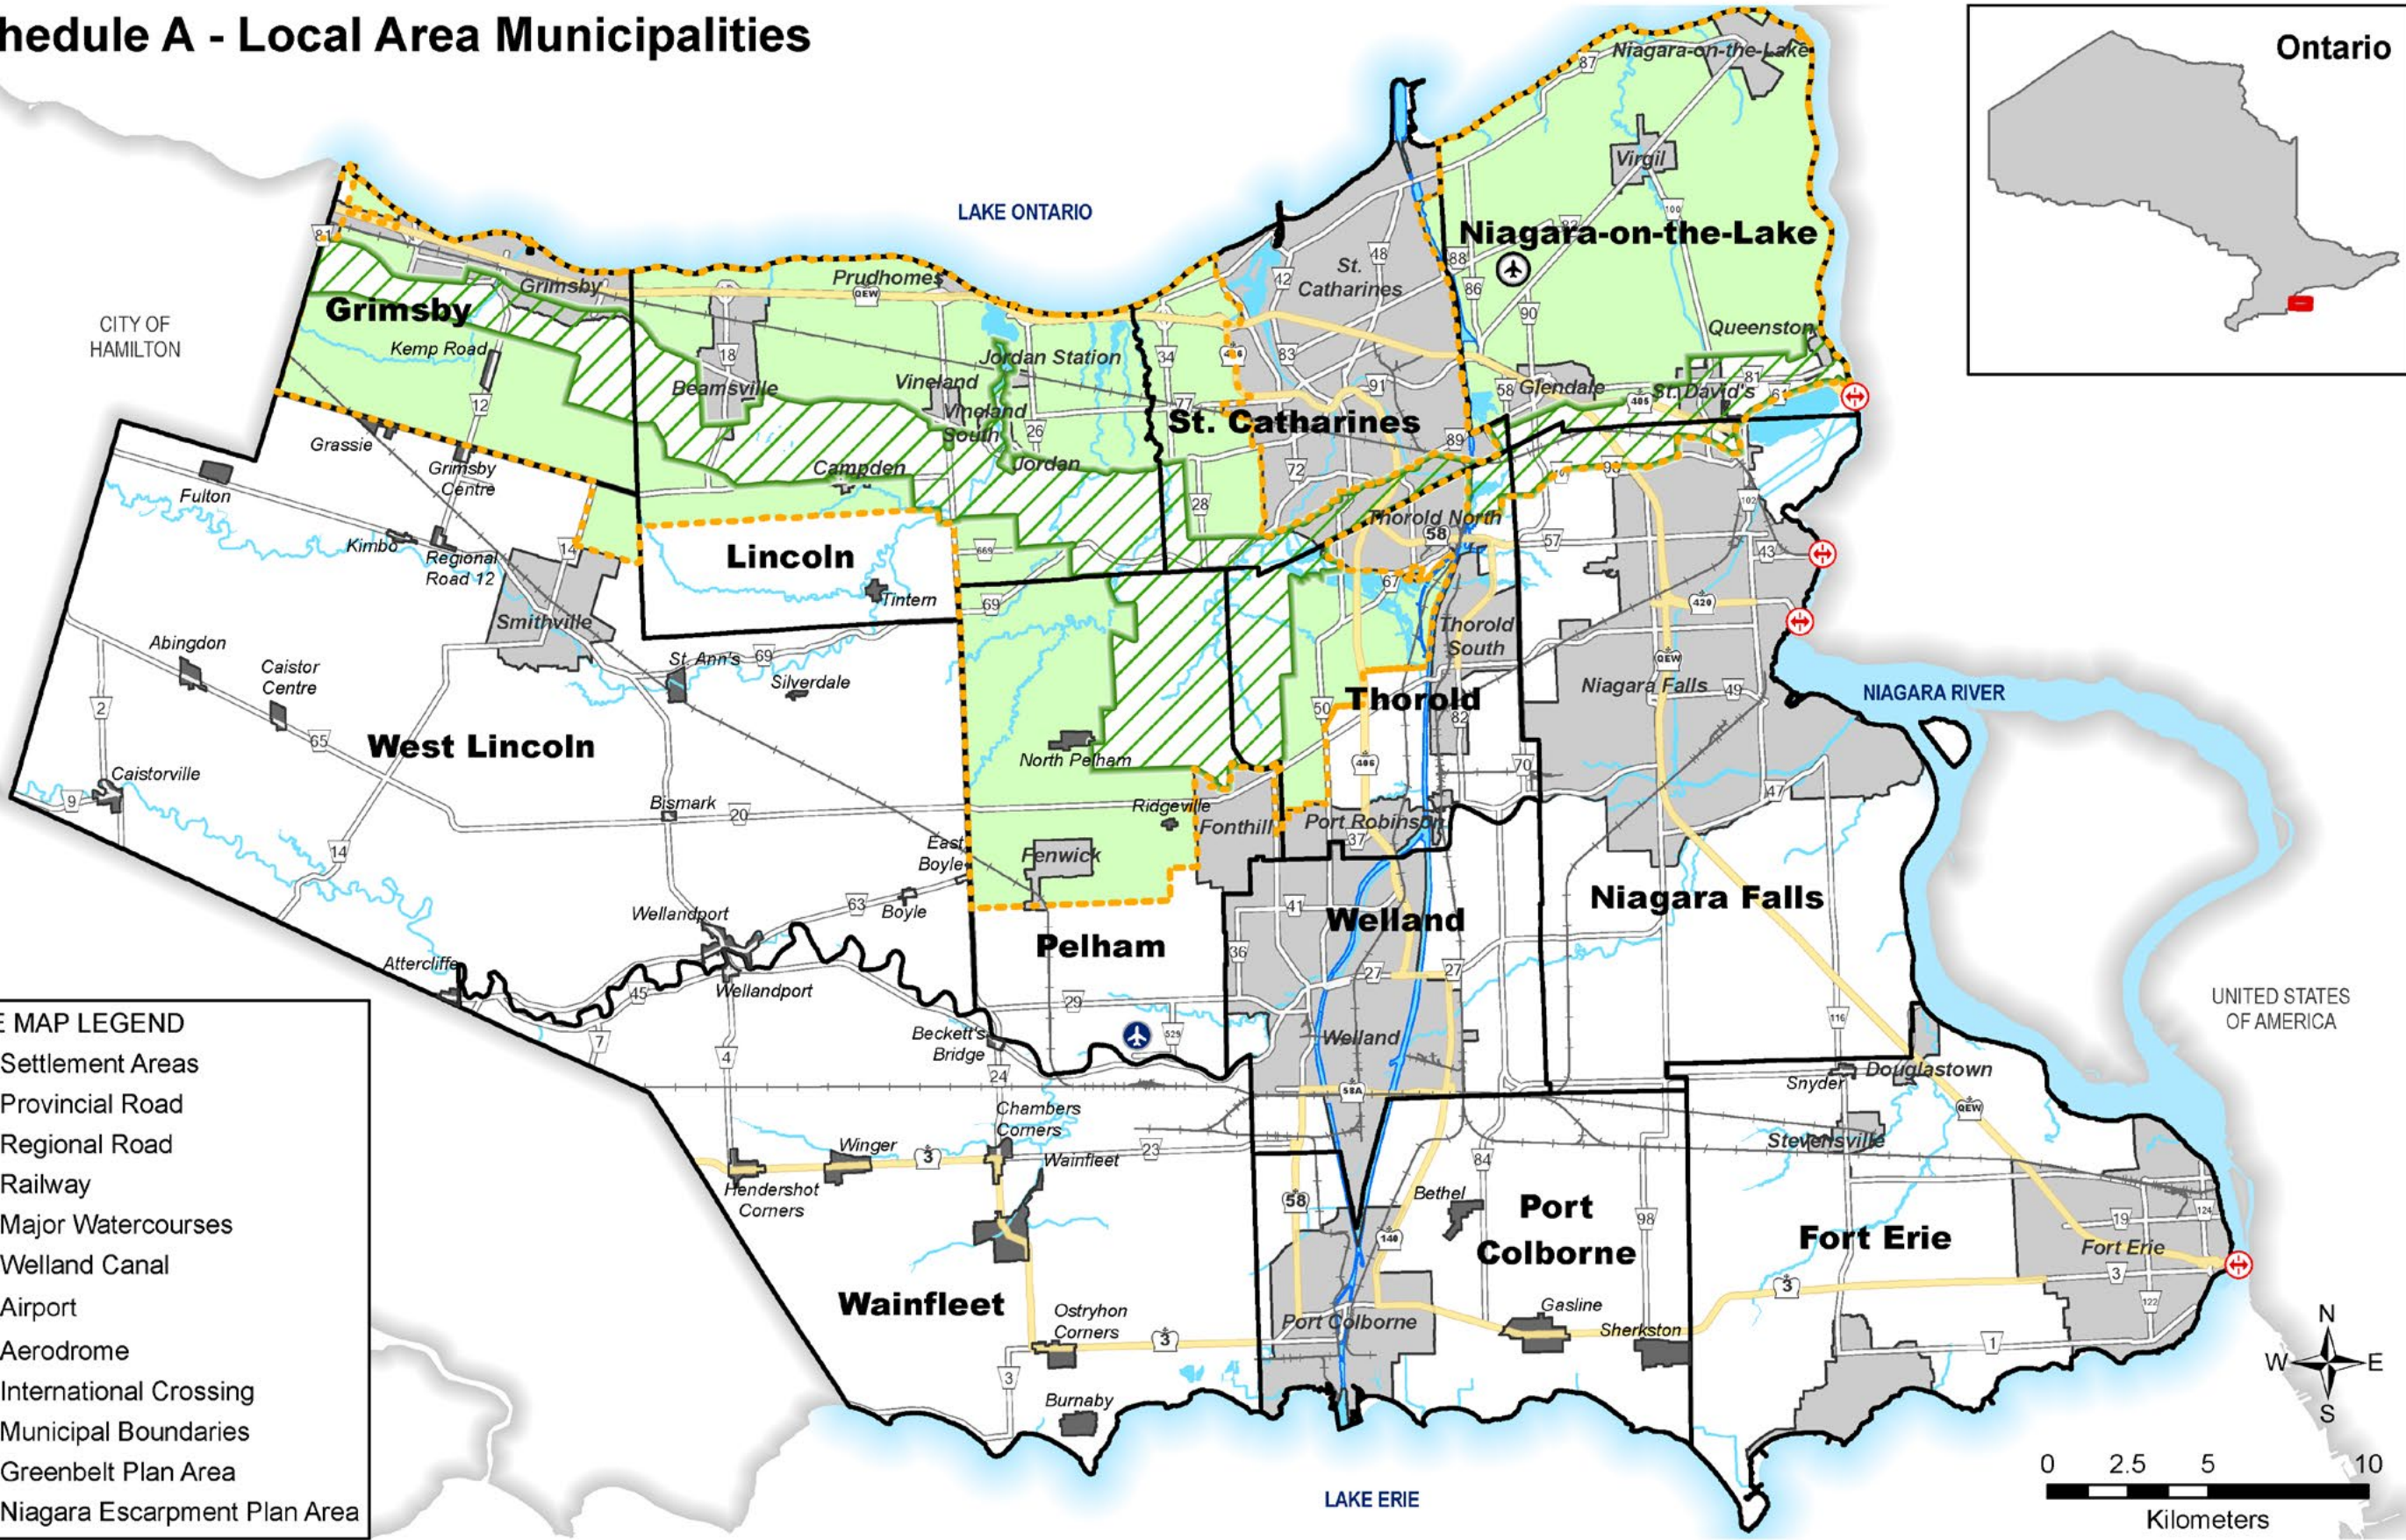

Schedule A - Local Area Municipalities

© 2022 Niagara Region and its suppliers. Projection is UTM Zone 17N CSRS, NAD83. This map was compiled from various data sources. The Niagara Region makes no representations or warranties whatsoever, either expressed or implied, as to the accuracy, completeness, reliability, currency or otherwise of the information shown on this map.