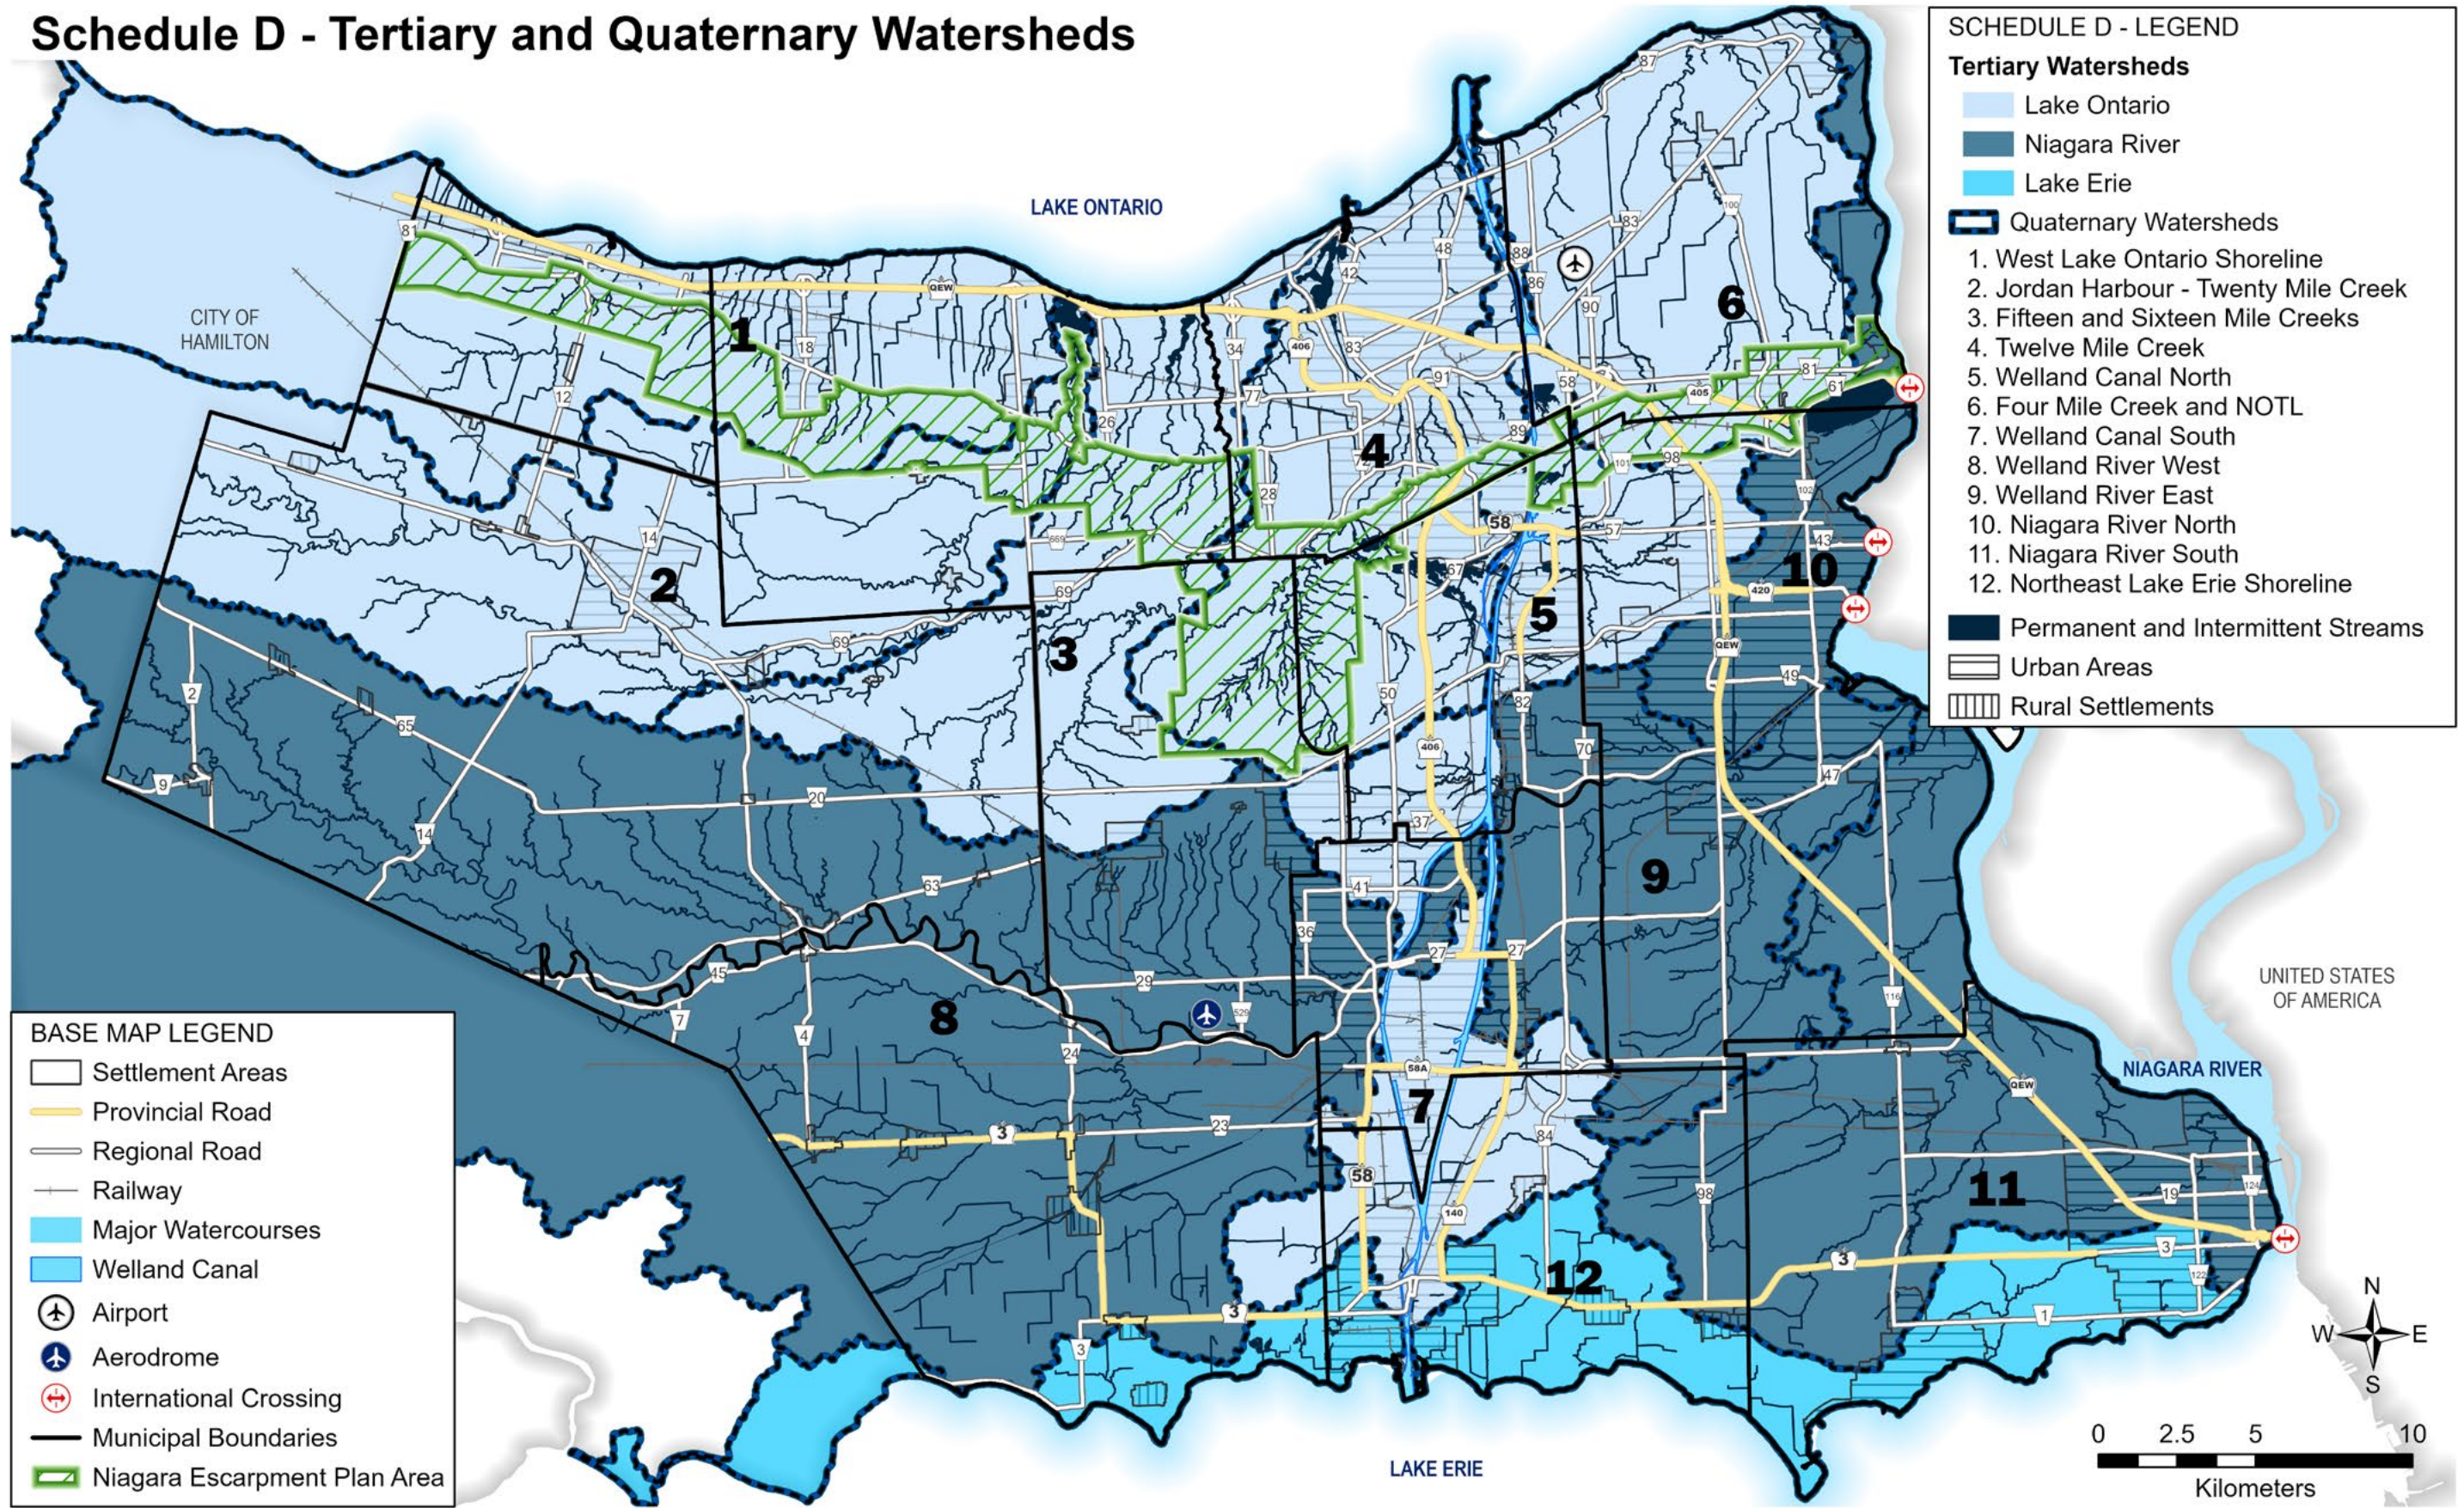

# Schedule D - Tertiary and Quaternary Watersheds

© 2022 Niagara Region and its suppliers. Projection is UTM Zone 17N CSRS, NAD83. This map was compiled from various data sources. The Niagara Region makes no representations or warranties whatsoever, either expressed or implied, as to the accuracy, completeness, reliability, currency or otherwise of the information shown on this map.