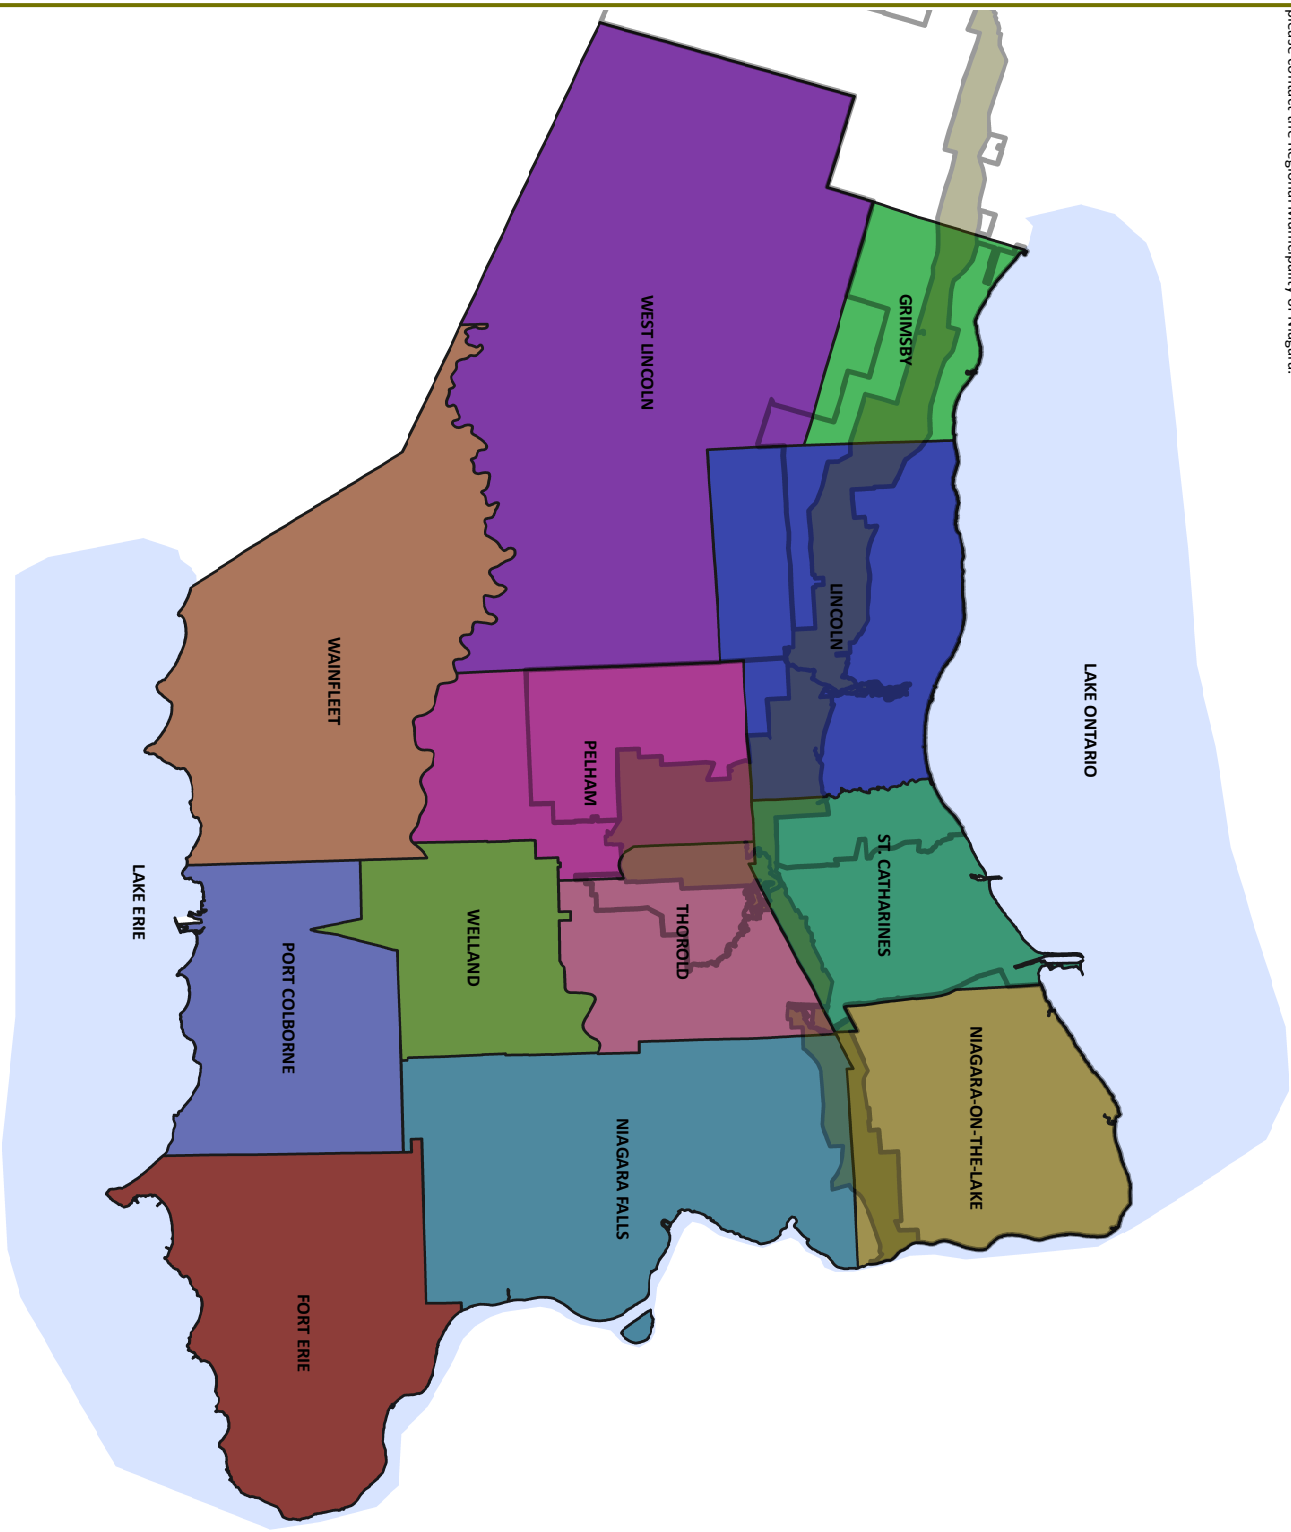

AN UPDATE OF THE REGIONAL MUNICIPALITY OF NIAGARA AGRICULTURAL ECONOMIC IMPACT STUDY (2003)

This map is for illustration purposes only.
For boundary interpretations
please contact the Regional Municipality of Niagara.

FIGURE 1
REGIONAL MUNICIPALITY OF NIAGARA
POLITICAL BOUNDARIES

August 2010

-  Niagara Escarpment
-  Protected Countryside